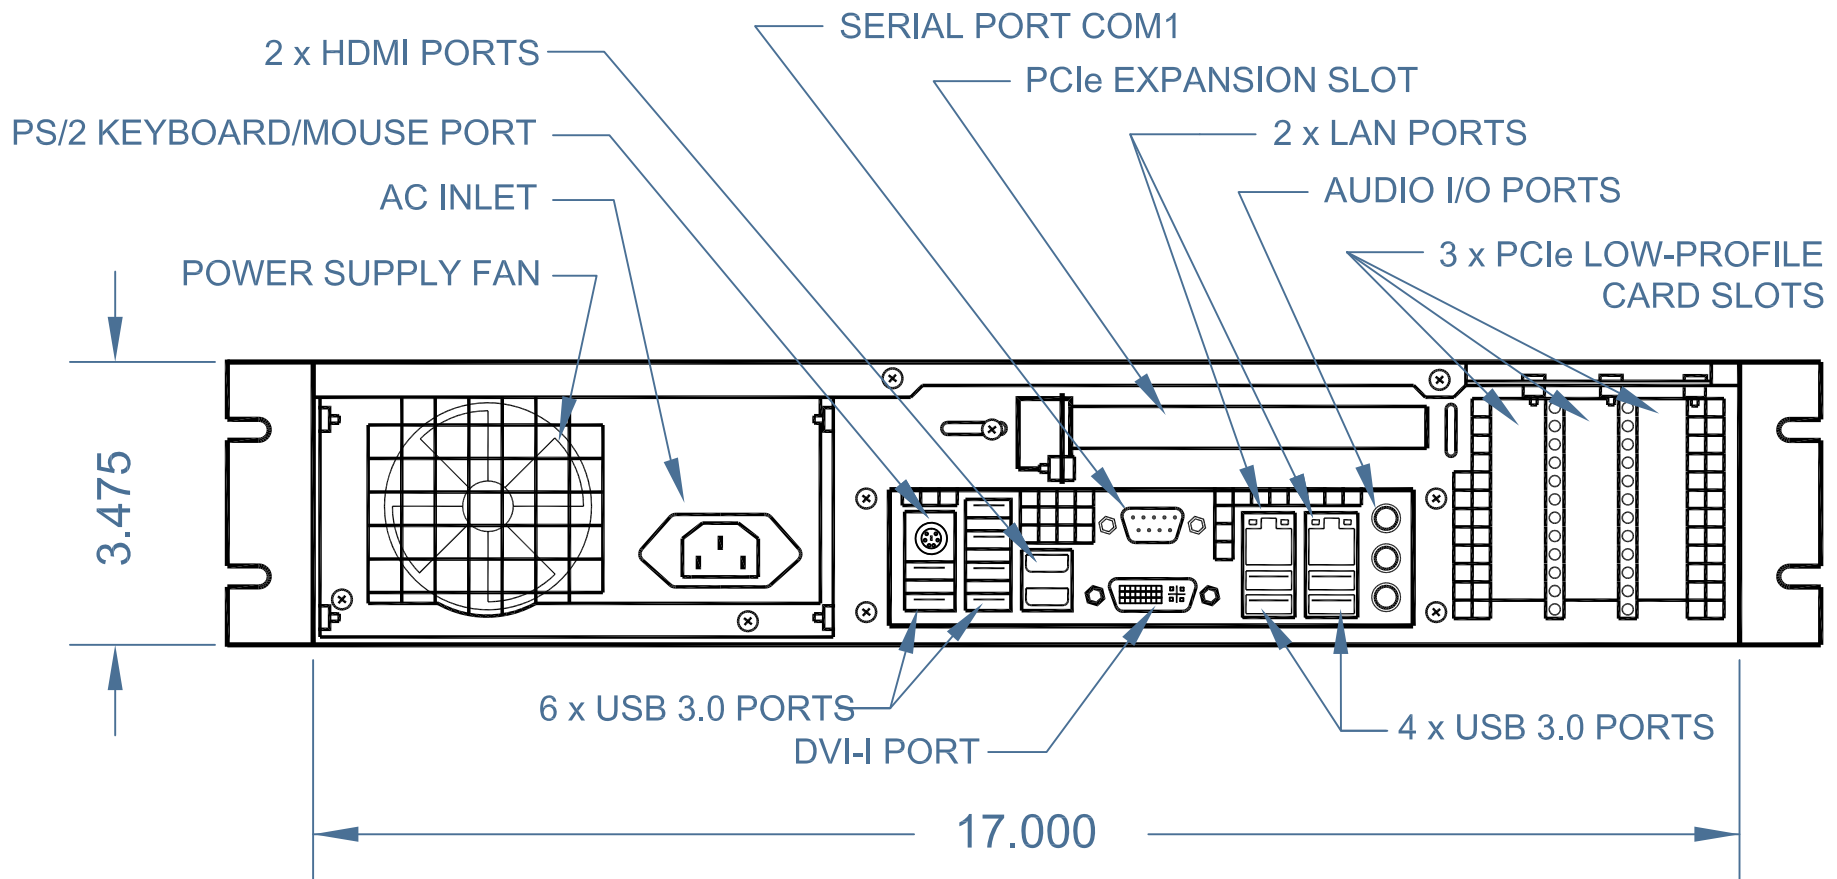

DATE	DRAWN BY	MODEL		
04-25-2017	B.G.	TR-Q170A-2U		
2U RACK MOUNT COMPUTER			REVISION	SCALE
FINISH			CHECKED BY	NTS
TITLE			DRAWING No	
LAYOUT			B-676	

REAR VIEW

NOTE: ALL DIMENSIONS IN INCHES

DATE 04-25-2017	DRAWN BY B.G.	MODEL TR-Q170A-2U	REVISION	SCALE
2U RACK MOUNT COMPUTER		FINISH	CHECKED BY	NTS
TITLE LAYOUT		DRAWING No B-677		
Transduction				