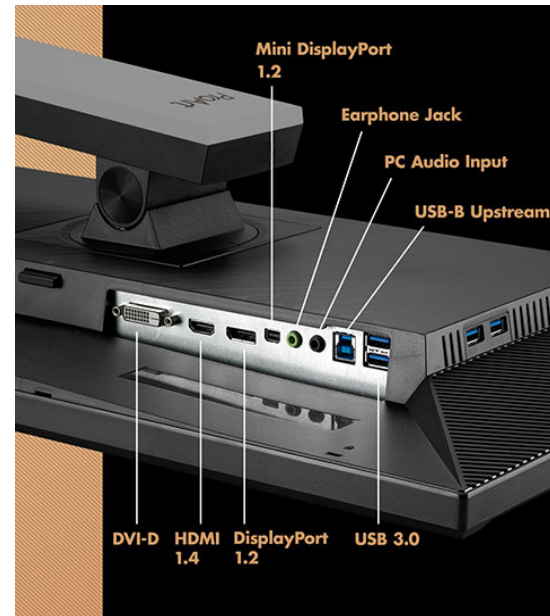

Transduction

Desktop and/or VESA Mount Option

TR-LCD2700-V2-125VDC/250VDC

TR-LCD2700-V2 27" Wid Screen Monitor w/ 125VDC Input

Features

- Impeccable lifelike visuals with 27" 16:9 2560 x 1440 with 100% sRGB 178° wide-viewing angle.
- Extensive connectivity with native WQHD content support with HDMI, DisplayPort, and Dual-link DVI.
- Provision for VESA mount, fits any wall, ceiling or desktop mounting device.
- VESA MIS-D, 100/75 standard interface.
- 27" wide screen. Aspect ratio 16:9.
- Brightness 300cd/m².
- Contrast ratio 1000:1.
- Viewing angle - Vertical = 178°, Horizontal = 178°.
- Response time 5ms.
- Pixel pitch 0.233mm.
- Ergonomic tilt, swivel, pivot, and height adjustment plus smart cable management.
- 90-250VDC input power. Typical power consumption is only 20W (200mA).
- Warranty 3 years with telephone service support for life.
- Standard stock product at Transduction.

Specification

Model

- TR-LCD2700-V2-125VDC/250VDC 27" wide screen LED backlit monitor with 125VDC power input.

LCD Module

- Viewable image size - 27" wide screen. Aspect ratio 16:9
- Color saturation - 100% (sRGB)
- Resolution - 2560 x 1440 (HDMI/DisplayPort/Dual-link DVI)
- Pixel pitch - 0.233mm
- Brightness - 350cd/m²
- Contrast - 1000:1
- Response time - 5ms (grey to grey)

Input Signal

- HDMI
- DisplayPort
- Dual-link DVI-D

Audio

- Input - 3.5mm mini-jack
- Earphone - 3.5mm mini-jack
- Stereo speakers - 2W x 2 stereo RMS

Viewing Angle

- Vertical - 178°
- Horizontal - 178°

Video Feature

OSD

- Hotkey SPLENDID video preset mode selection
- Auto adjustment, brightness adjustment, volume adjustment, input selection and QuickFit

Mechanical Design

- Chassis color - black
- Tilt - +35° ~ -5°
- Swivel - yes
- Pivot - yes
- Height adjustment - yes